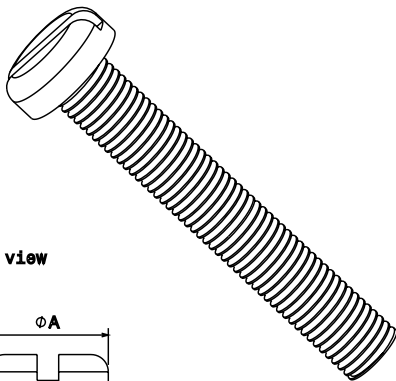

**PRODUCT CODE: BM25**  
M4 X 25MM BRASS PAN HEAD SCREW

**DESCRIPTION**

Box Lid Screw - M4 Brass Pan Head Screws 25mm Length

**FINISH**

Self Colour

**MATERIAL**

Brass

**PACKAGING**

Packed in qty 100

**ADDITIONAL NOTES**

Conforms to BS EN61386-1  
For use with metal and PVC conduit boxes

Isometric view

Side view

Code	A	B	C
BM6	7MM	6MM	4MM
BM10	7MM	10MM	4MM
BM12	7MM	12MM	4MM
BM16	7MM	16MM	4MM
BM20	7MM	20MM	4MM
BM25	7MM	25MM	4MM
BM30	7MM	30MM	4MM
BM35	7MM	35MM	4MM
BM40	7MM	40MM	4MM
BM50	7MM	50MM	4MM