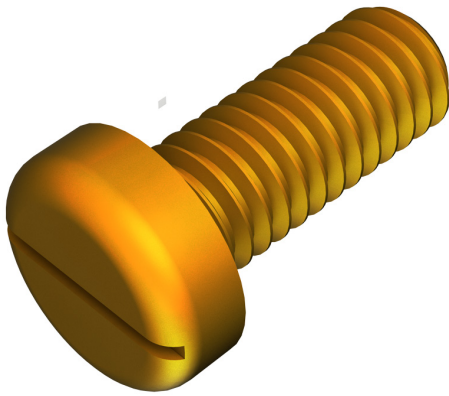

**PRODUCT CODE: BM25**  
M4 X 25MM BRASS PAN HEAD SCREW

**DESCRIPTION**

Box Lid Screw - M4 Brass Pan Head Screws 25mm Length

**FINISH**

Self Colour

**MATERIAL**

Brass

**PACKAGING**

Packed in qty 100

**ADDITIONAL NOTES**

Conforms to BS EN61386-1  
For use with metal and PVC conduit boxes

Isometric view

Side view

Code	A	B	C
BM6	7MM	6MM	4MM
BM10	7MM	10MM	4MM
BM12	7MM	12MM	4MM
BM16	7MM	16MM	4MM
BM20	7MM	20MM	4MM
BM25	7MM	25MM	4MM
BM30	7MM	30MM	4MM
BM35	7MM	35MM	4MM
BM40	7MM	40MM	4MM
BM50	7MM	50MM	4MM