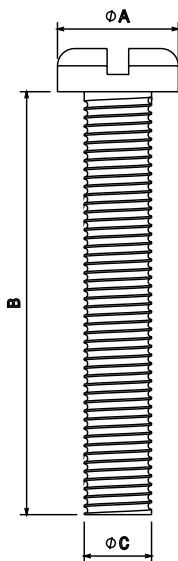

**PRODUCT CODE: BM25**  
M4 X 25MM BRASS PAN HEAD SCREW

**DESCRIPTION**

Box Lid Screw - M4 Brass Pan Head Screws 25mm Length

**FINISH**

Self Colour

**MATERIAL**

Brass

**PACKAGING**

Packed in qty 100

**ADDITIONAL NOTES**

Conforms to BS EN61386-1  
For use with metal and PVC conduit boxes

Isometric view

Side view

Code	A	B	C
BM6	7MM	6MM	4MM
BM10	7MM	10MM	4MM
BM12	7MM	12MM	4MM
BM16	7MM	16MM	4MM
BM20	7MM	20MM	4MM
BM25	7MM	25MM	4MM
BM30	7MM	30MM	4MM
BM35	7MM	35MM	4MM
BM40	7MM	40MM	4MM
BM50	7MM	50MM	4MM